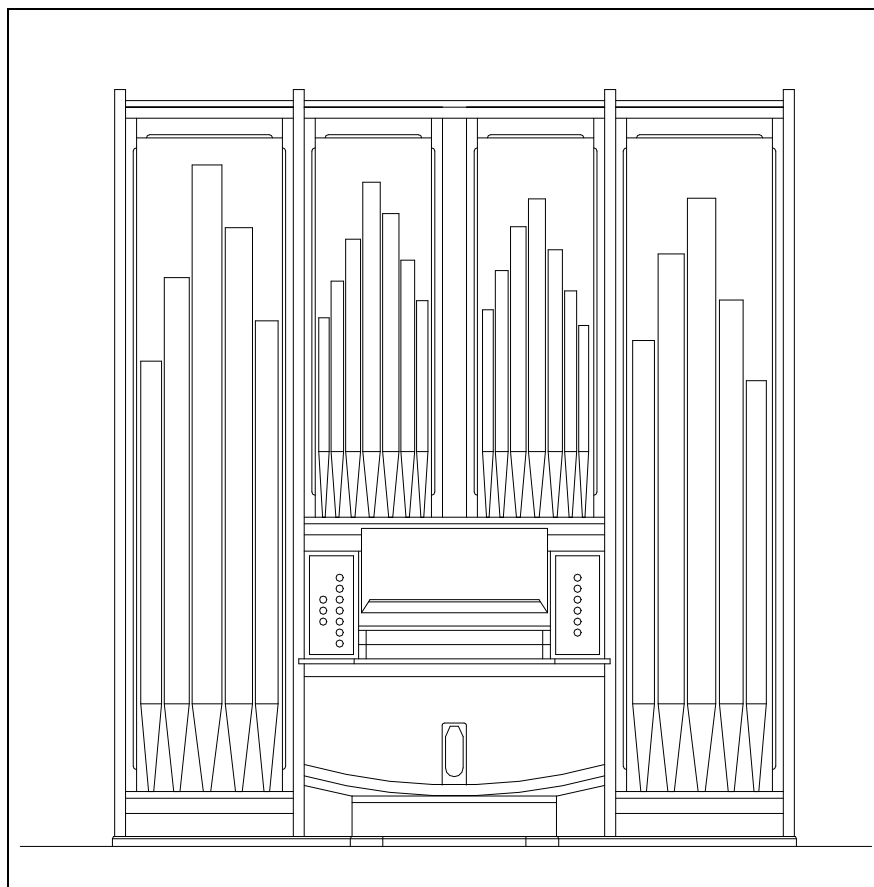

ST AUGUSTINE'S R.C. CHURCH TUNBRIDGE WELLS

PEDAL ORGAN

1 stop

1. Bourdon 16

I Great to Pedal
II Swell to Pedal

GREAT ORGAN

5 stops

2. Open Diapason 8
3. Stopped Diapason 8
4. Principal 4
5. Wald Flute 4
6. Fifteenth 2

III Swell to Great

SWELL ORGAN

6 stops

7. Gedackt 8
8. Salicional ..(bass from 7)..... 8
9. Gemshorn 4
10. Flageolet 2
11. Mixture15.19.22..... III
12. Trumpet 8

IV Tremulant

The actions are tracker throughout. The wind is supplied through a double-rise reservoir.
The casework of ash was designed to fit beneath the low eaves of this modern church.