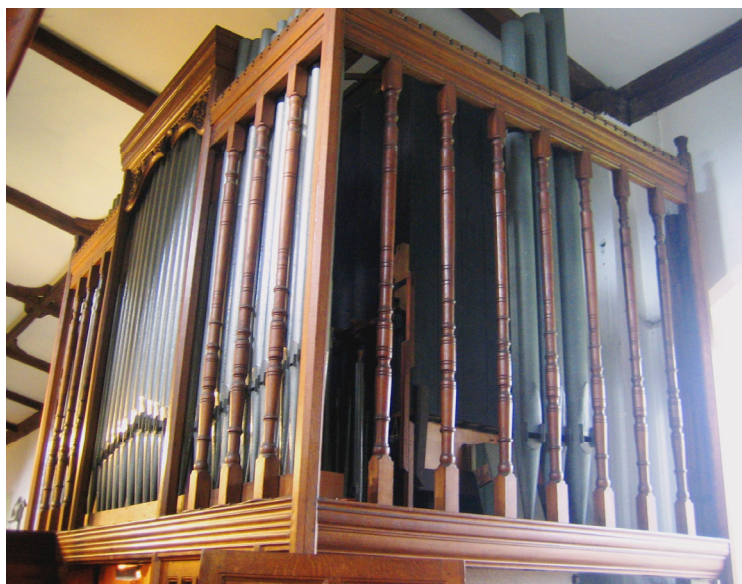

## PEDAL ORGAN

1. Sub Bass	16
2. Violon	8

*I. Swell to Pedal*  
*II. Great to Pedal*

## ACCESSORIES

Two combination pedals to the Great Organ  
Two combination pedals to the Swell Organ  
On/off composition pedal operating  
*Great to Pedal* reversible

The actions are mechanical  
The manual compass is 58 notes;  
the pedal 30 notes